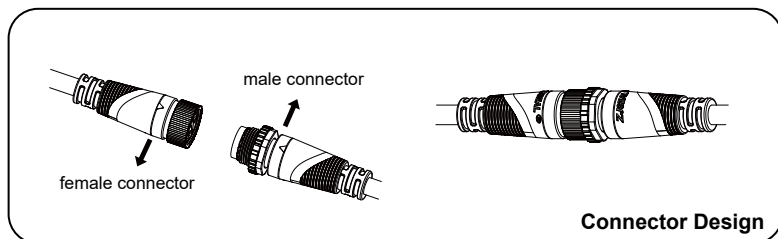

### Installation and Maintenance

\*1 Spacer: M8  
\*2 Screw: M8x50mm

#### STEP 1:

As shown in Diagram1, with the four M8x50 screws and four M8 spacer to fix the support base onto the light body. Tighten the four M8x 50 screws with 6mm Allen wrench.

\*3 Allen wrench: 6mm

#### STEP 2:

As shown in Diagram2, cover the base into the pole. Adjust the fixture to the correct exposure point of view and then tighten the eight M8x50 screws.

#### STEP 3:

Adjust the mounting bracket to right angle, twist the toggle switch to the side of "-" to realize the normal operation of light.