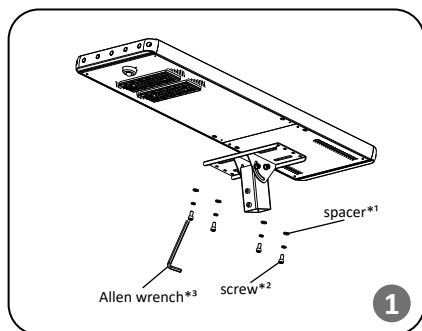

SOLAR INTEGRATED STREET LIGHT

INSTALLATION INSTRUCTIONS

IMPORTANT SAFEGUARDS

Storage for more than 6 months is not recommended.

For the product that has been stored for more than 6 months, please charge 1-2 days under sufficient sunlight to reach the desired working condition.

When using electrical equipment, basic safety precautions should always be taken including the following:

Solar Panel Spec.	Monocrystal 50W						Monocrystal 70W					Monocrystal 100W			
Normal Wattage	10W	15W	20W	30W	40W	50W	20W	30W	40W	50W	60W	30W	40W	50W	60W
Working Temperature	-20°C-60°C														
Installation Height	3~4m	3~5m	4~5m	4~6m	5~6m	5~7m	4~5m	4~6m	5~6m	5~7m	6~8m	4~6m	5~6m	5~7m	6~8m
Pole Aperture	Round pole: Φ60mm; Square pole: 60 x60mm														
Fixture Dimension	860 x426 x235 mm						1120 x426 x235 mm					1610 x426 x235 mm			
Fixture Weight	13.8 kg	13.8 kg	14.9 kg	15.3 kg	15.3 kg	16.5 kg	16.8 kg	18.0 kg	19.0 kg	18.4 kg	19.4 kg	22.8 kg	22.8 kg	23.8 kg	25.0 kg

Installation and Maintenance

*1 Spacer: M8
*2 Screw: M8x50mm

STEP 1:

As shown in Diagram1, with the four M8x50 screws and four M8 spacer to fix the support base onto the light body. Tighten the four M8x 50 screws with 6mm Allen wrench.