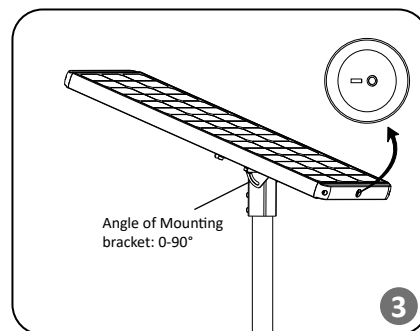

When using electrical equipment, basic safety precautions should always be taken including the following:

Solar Panel Spec.	Monocrystal 50W						Monocrystal 70W					Monocrystal 100W			
Normal Wattage	10W	15W	20W	30W	40W	50W	20W	30W	40W	50W	60W	30W	40W	50W	60W
Working Temperature	-20°C-60°C														
Installation Height	3~4m	3~5m	4~5m	4~6m	5~6m	5~7m	4~5m	4~6m	5~6m	5~7m	6~8m	4~6m	5~6m	5~7m	6~8m
Pole Aperture	Round pole: Φ60mm; Square pole: 60 x60mm														
Fixture Dimension	860 x426 x235 mm						1120 x426 x235 mm					1610 x426 x235 mm			
Fixture Weight	13.8 kg	13.8 kg	14.9 kg	15.3 kg	15.3 kg	16.5 kg	16.8 kg	18.0 kg	19.0 kg	18.4 kg	19.4 kg	22.8 kg	22.8 kg	23.8 kg	25.0 kg

### Installation and Maintenance

\*1 Spacer: M8  
\*2 Screw: M8x50mm

#### STEP 1:

As shown in Diagram1, with the four M8x50 screws and four M8 spacer to fix the support base onto the light body. Tighten the four M8x 50 screws with 6mm Allen wrench.

\*3 Allen wrench: 6mm

#### STEP 2:

As shown in Diagram2, cover the base into the pole. Adjust the fixture to the correct exposure point of view and then tighten the eight M8x50 screws.