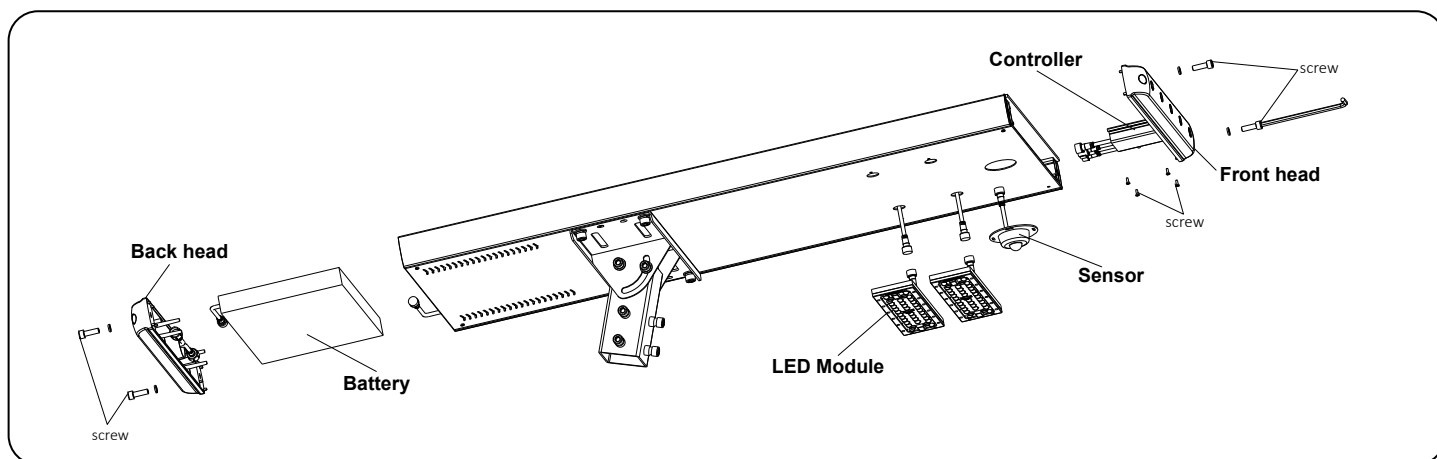

CAUTION

- Keep combustible and other materials that can burn away from lamp/lens.
- Do not operate in close proximity to persons, combustible materials or substances affected by heat or dying.
- Wear gloves and safety glasses at all times when removing luminaire from carton, installing, servicing or performing maintenance.
- Avoid direct eye exposure to the light source when it is on.