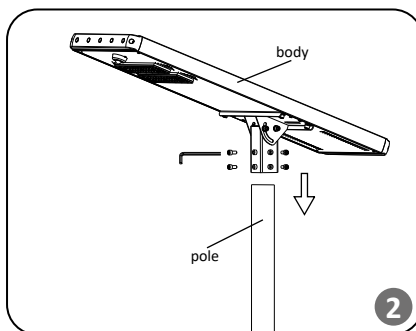

*3 Allen wrench: 6mm

STEP 2:

As shown in Diagram2, cover the base into the pole. Adjust the fixture to the correct exposure point of view and then tighten the eight M8x50 screws.